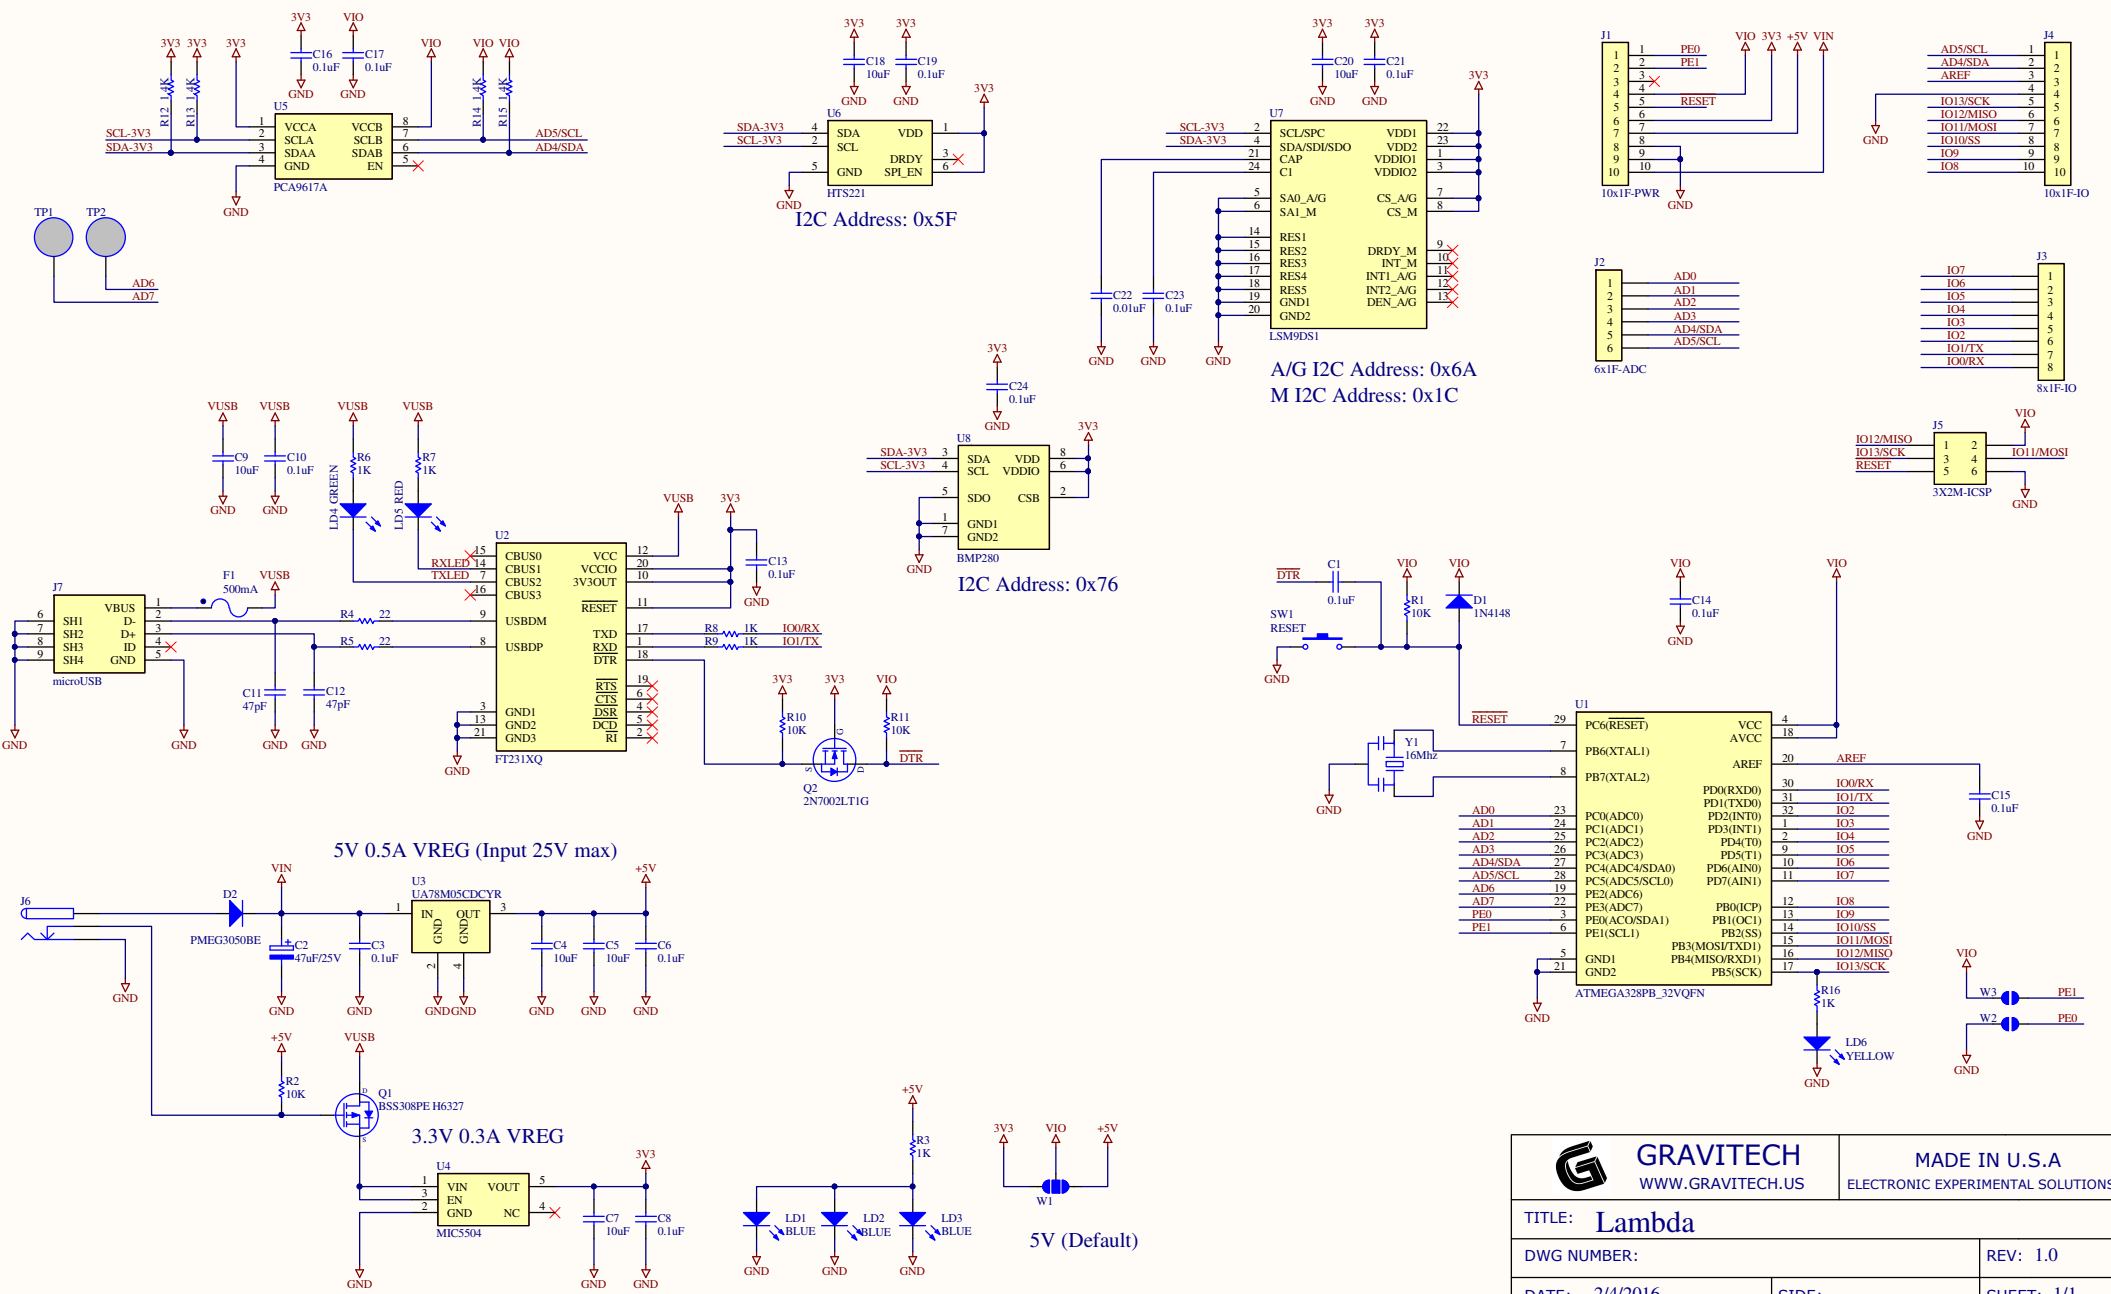

16-BIT Humidity and Temperature Sensor

 GRAVITECH WWW.GRAVITECH.US		MADE IN U.S.A ELECTRONIC EXPERIMENTAL SOLUTIONS	
TITLE: Lambda			
DWG NUMBER:		REV: 1.0	
DATE: 2/4/2016		SIDE:	SHEET: 1/1